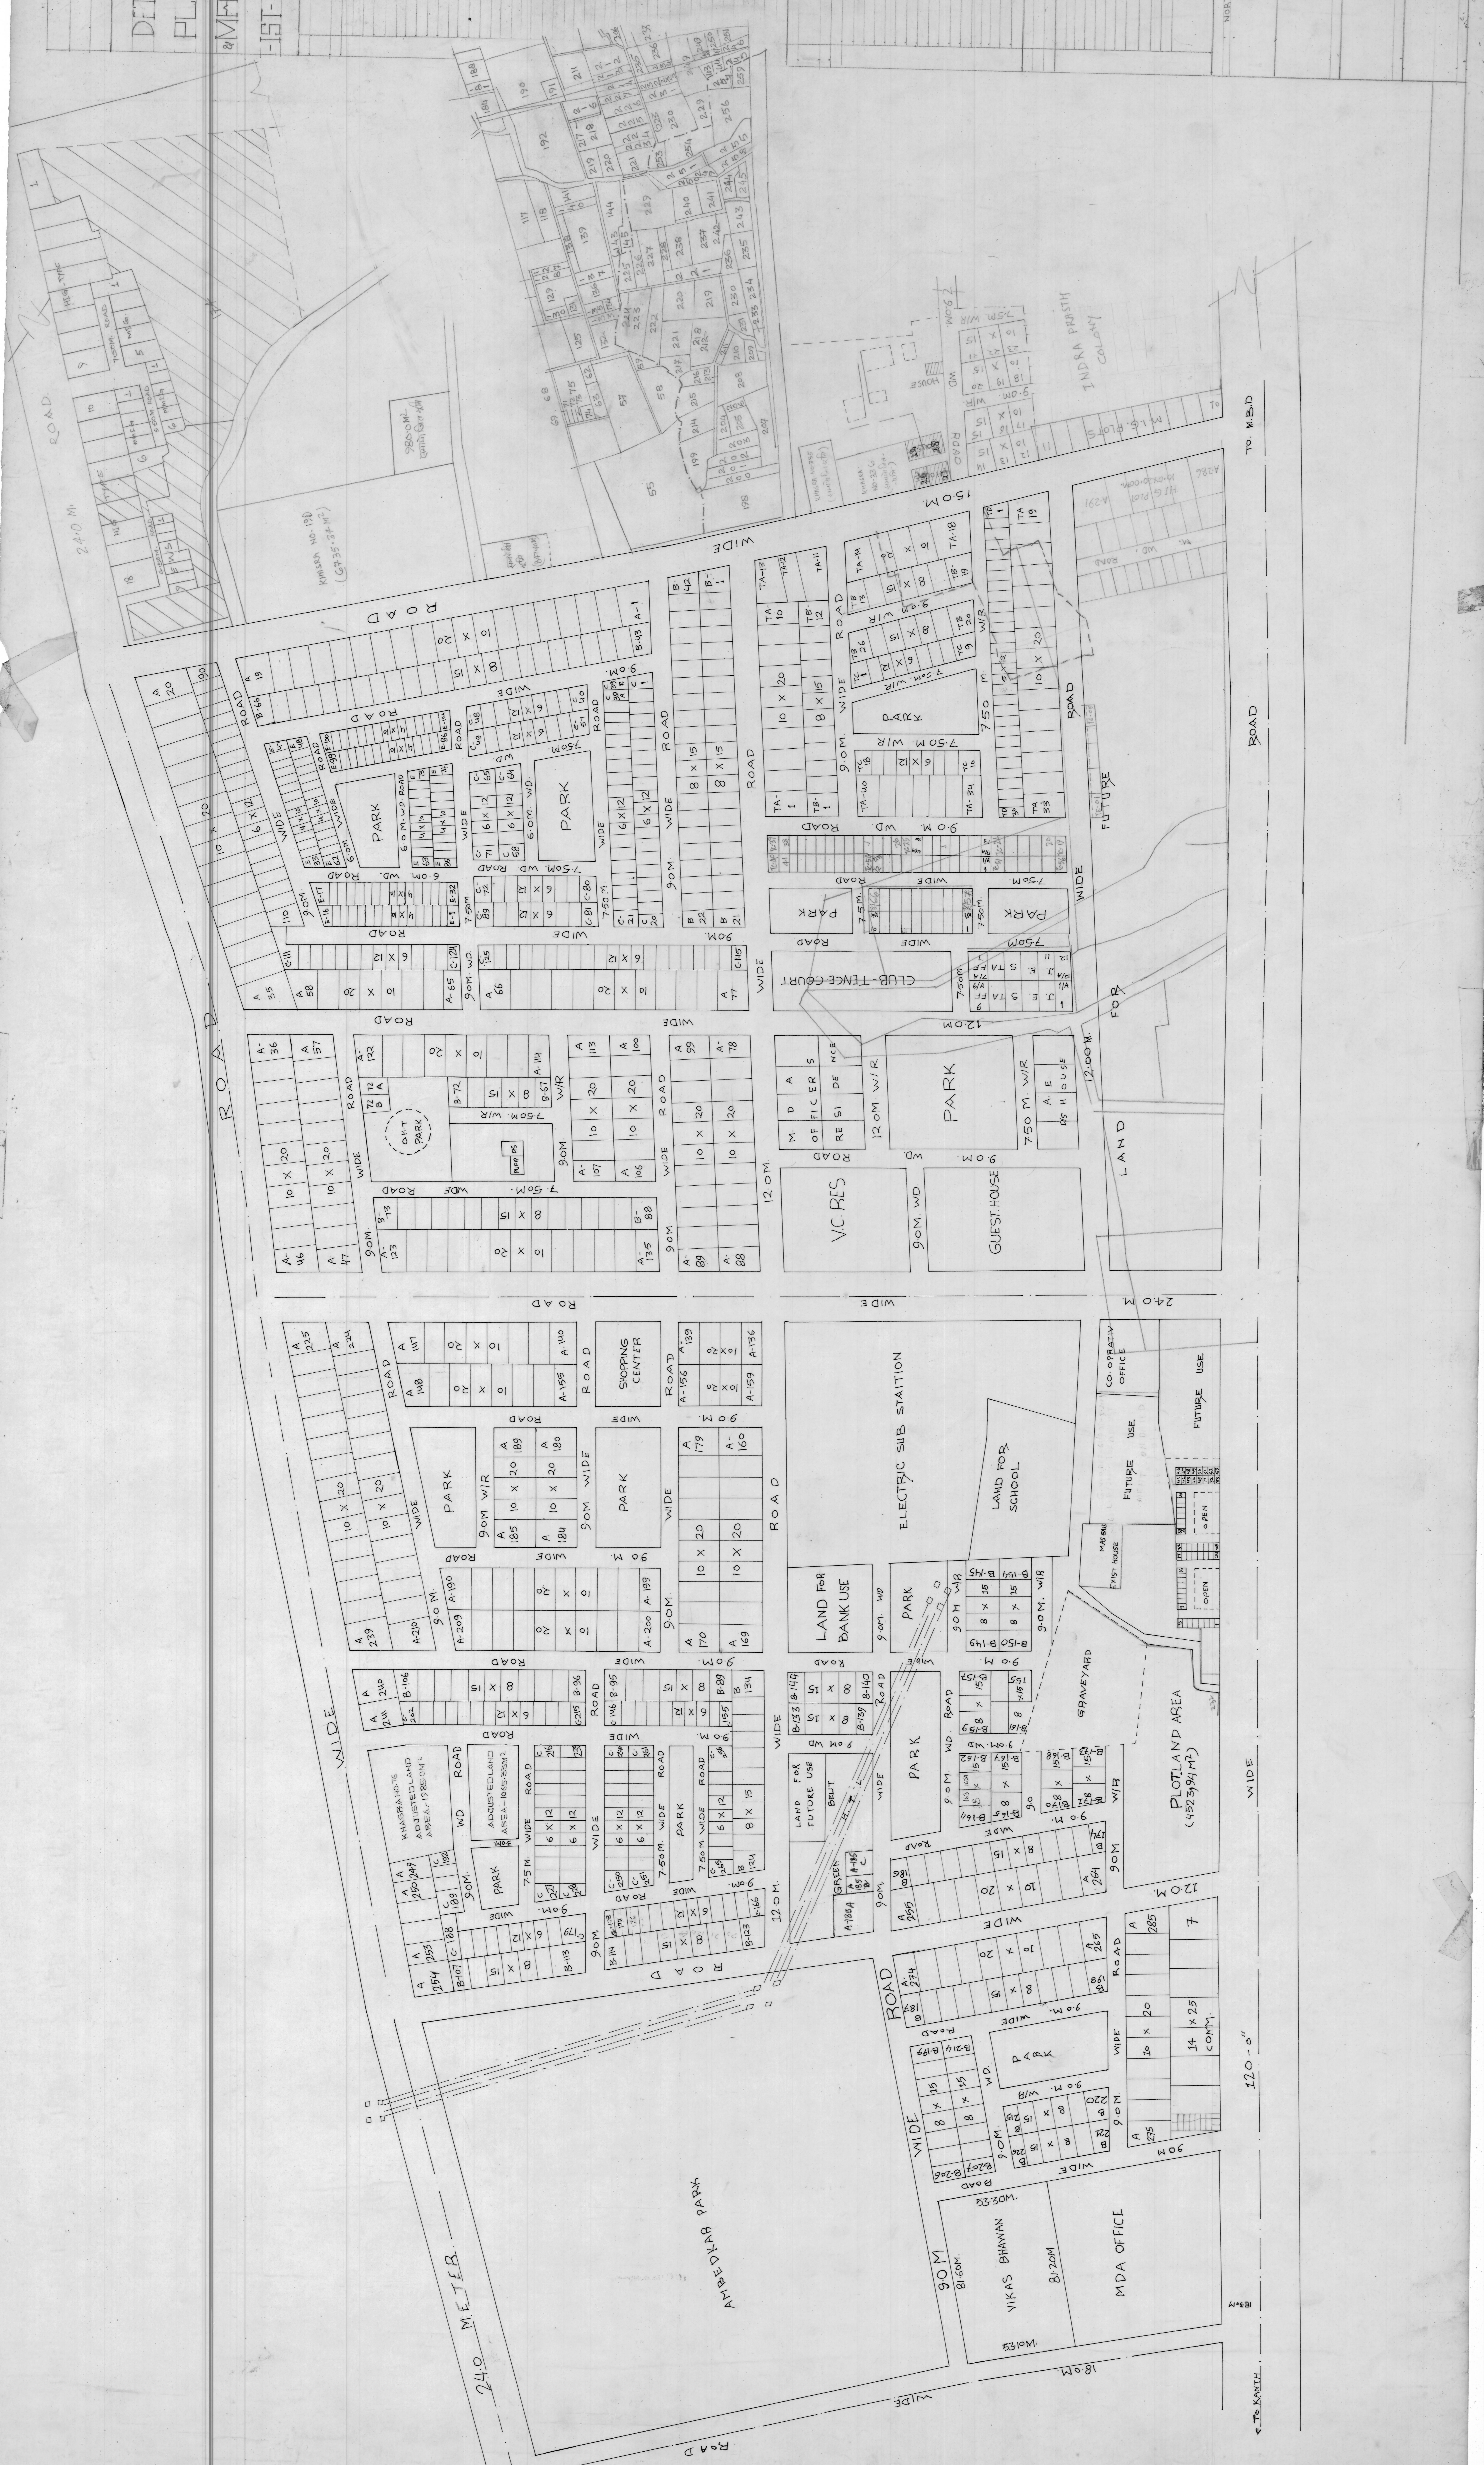

M.D.B.

DETAILS OF CHARTER LAY-
PLAN - VILAGE - HARTHA
- 1ST KANTH - ROAD - MORADABAD

SCALE

240 METER

120-0'

120-0'

120-0'

120-0'